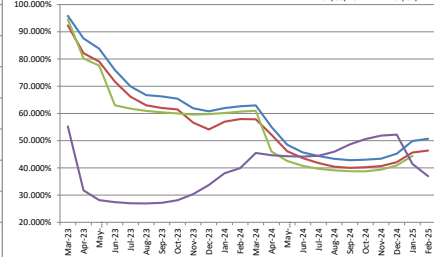

**PJM West**

**Henry Hub**

**Henry Hub Straddle**

**ERCOT North**

**Houston Ship Channel**

**Algonquin Straddle**

**SP 15**

**Chicago**