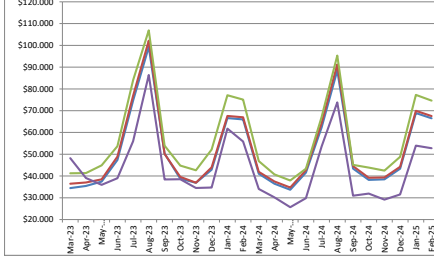

**PJM West**

**Henry Hub**

**Henry Hub Straddle**

**ERCOT North**

**Houston Ship Channel**

**Algonquin Straddle**

**SP 15**

**Chicago**