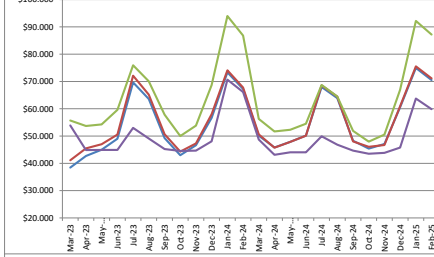

Mass

Indiana