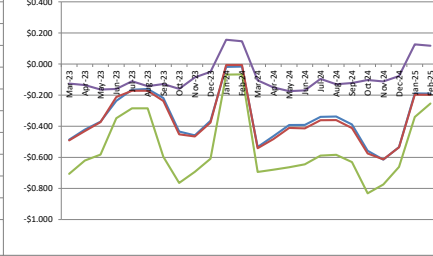

**PJM West**

**Henry Hub**

**Henry Hub Straddle**

**ERCOT North**

**Houston Ship Channel**

**Algonquin Straddle**

**SP 15**

**Chicago**