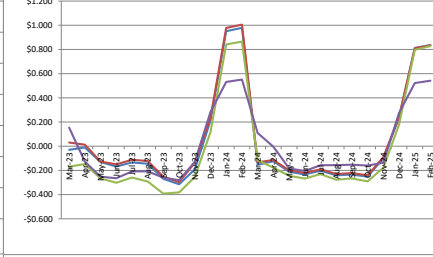

**PJM West**

**Henry Hub**

**Henry Hub Straddle**

**ERCOT North**

**Houston Ship Channel**

**Algonquin Straddle**

**SP 15**

**Chicago**