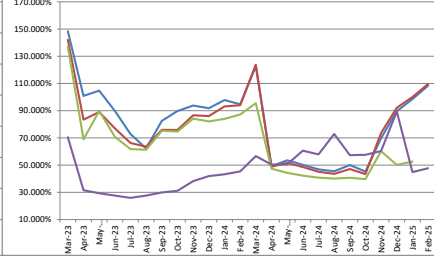

**PJM West**

**Henry Hub**

**Henry Hub Straddle**

**ERCOT North**

**Houston Ship Channel**

**Algonquin Straddle**

**SP 15**

**Chicago**