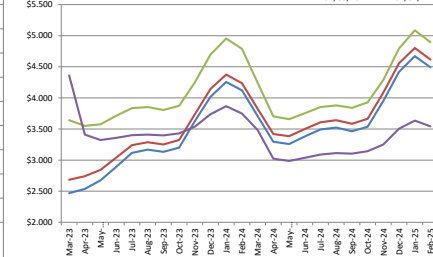

**PJM West**

**Henry Hub**

**Henry Hub Straddle**

**ERCOT North**

**Houston Ship Channel**

**Algonquin Straddle**

**SP 15**

**Chicago**