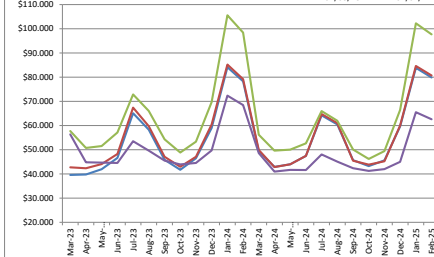

**PJM West**

**Henry Hub**

**Henry Hub Straddle**

**ERCOT North**

**Houston Ship Channel**

**Algonquin Straddle**

**SP 15**

**Chicago**