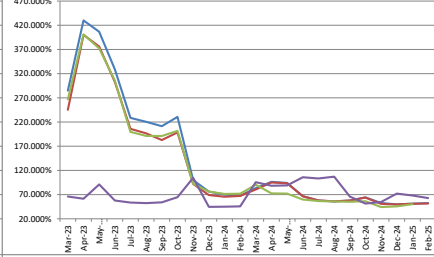

Chicago Straddle

Waha Straddle