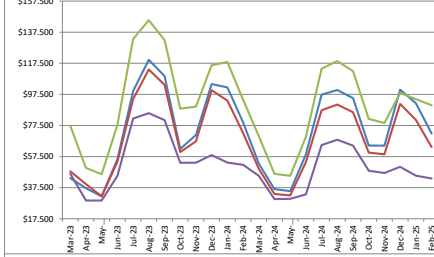

**PJM West**

**Henry Hub**

**Henry Hub Straddle**

**ERCOT North**

**Houston Ship Channel**

**Algonquin Straddle**

**SP 15**

**Chicago**