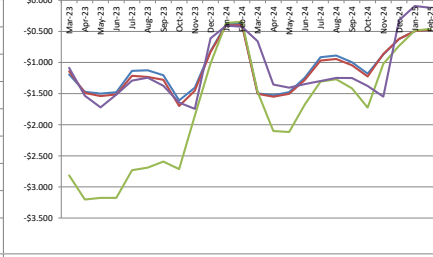

Algonquin

Waha